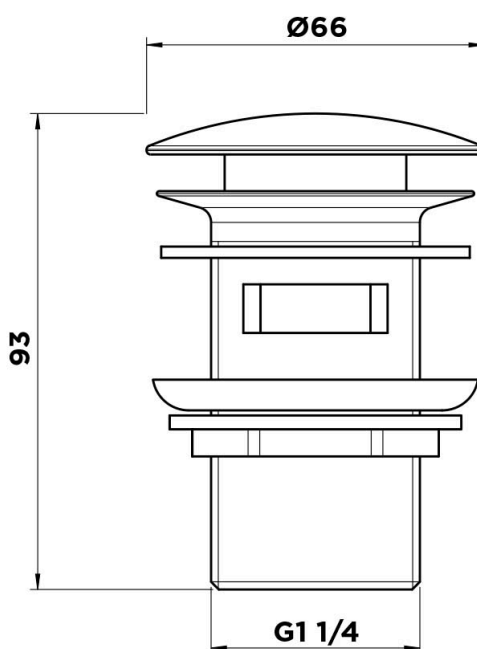

SCAN FOR MORE

A BRAND BY
BRASSHARDS
— GROUP —